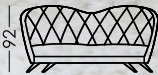

fama

Enjoy the new design
made in Spain